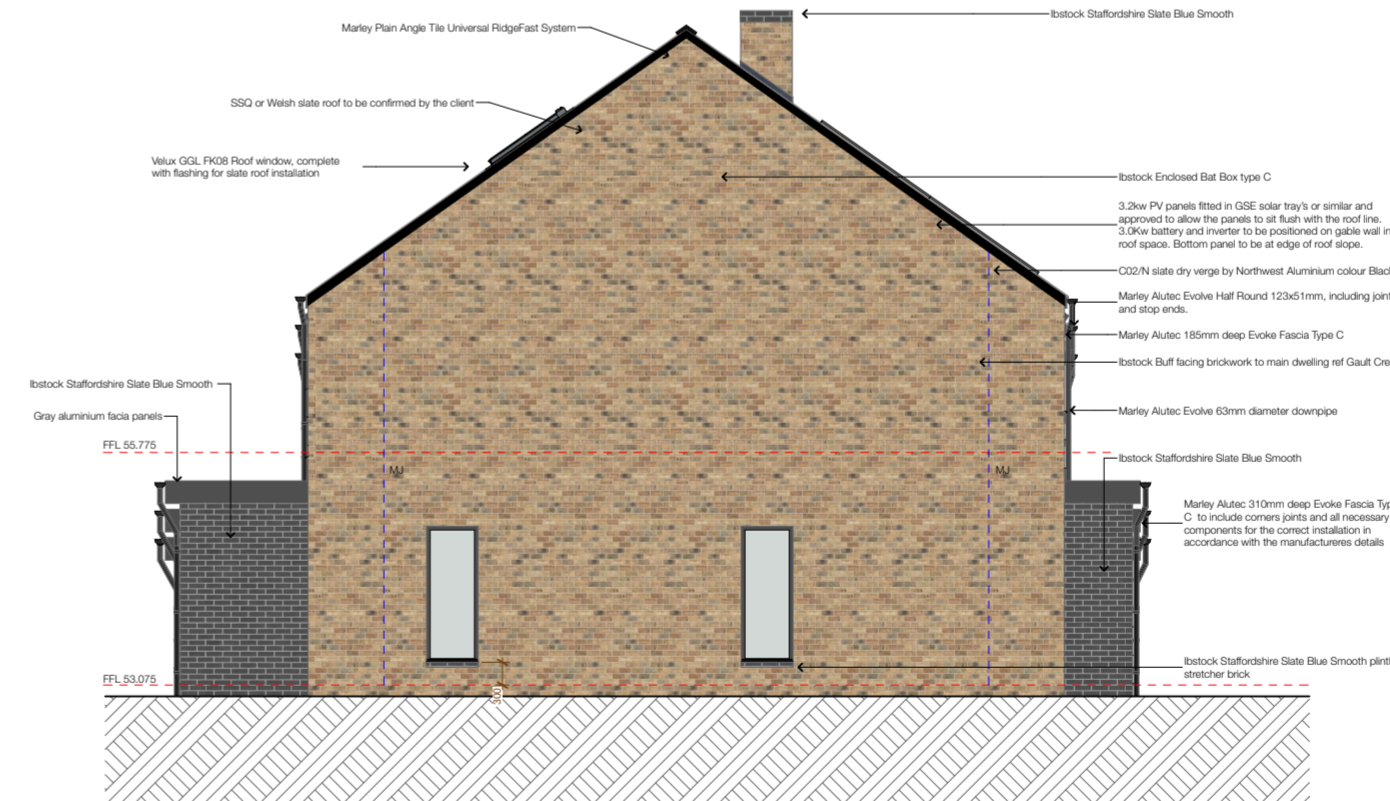

West Elevation

1:100