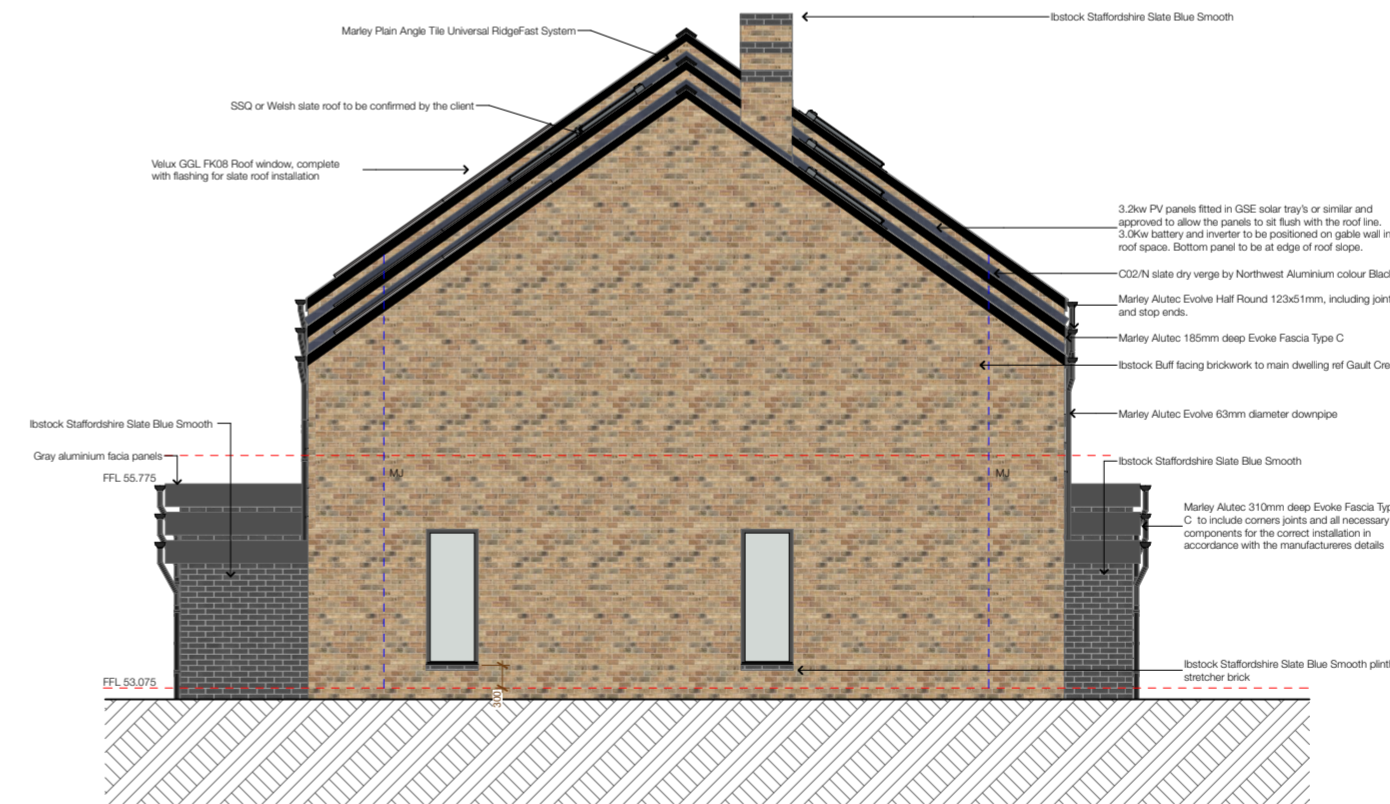

West Elevation

1:100